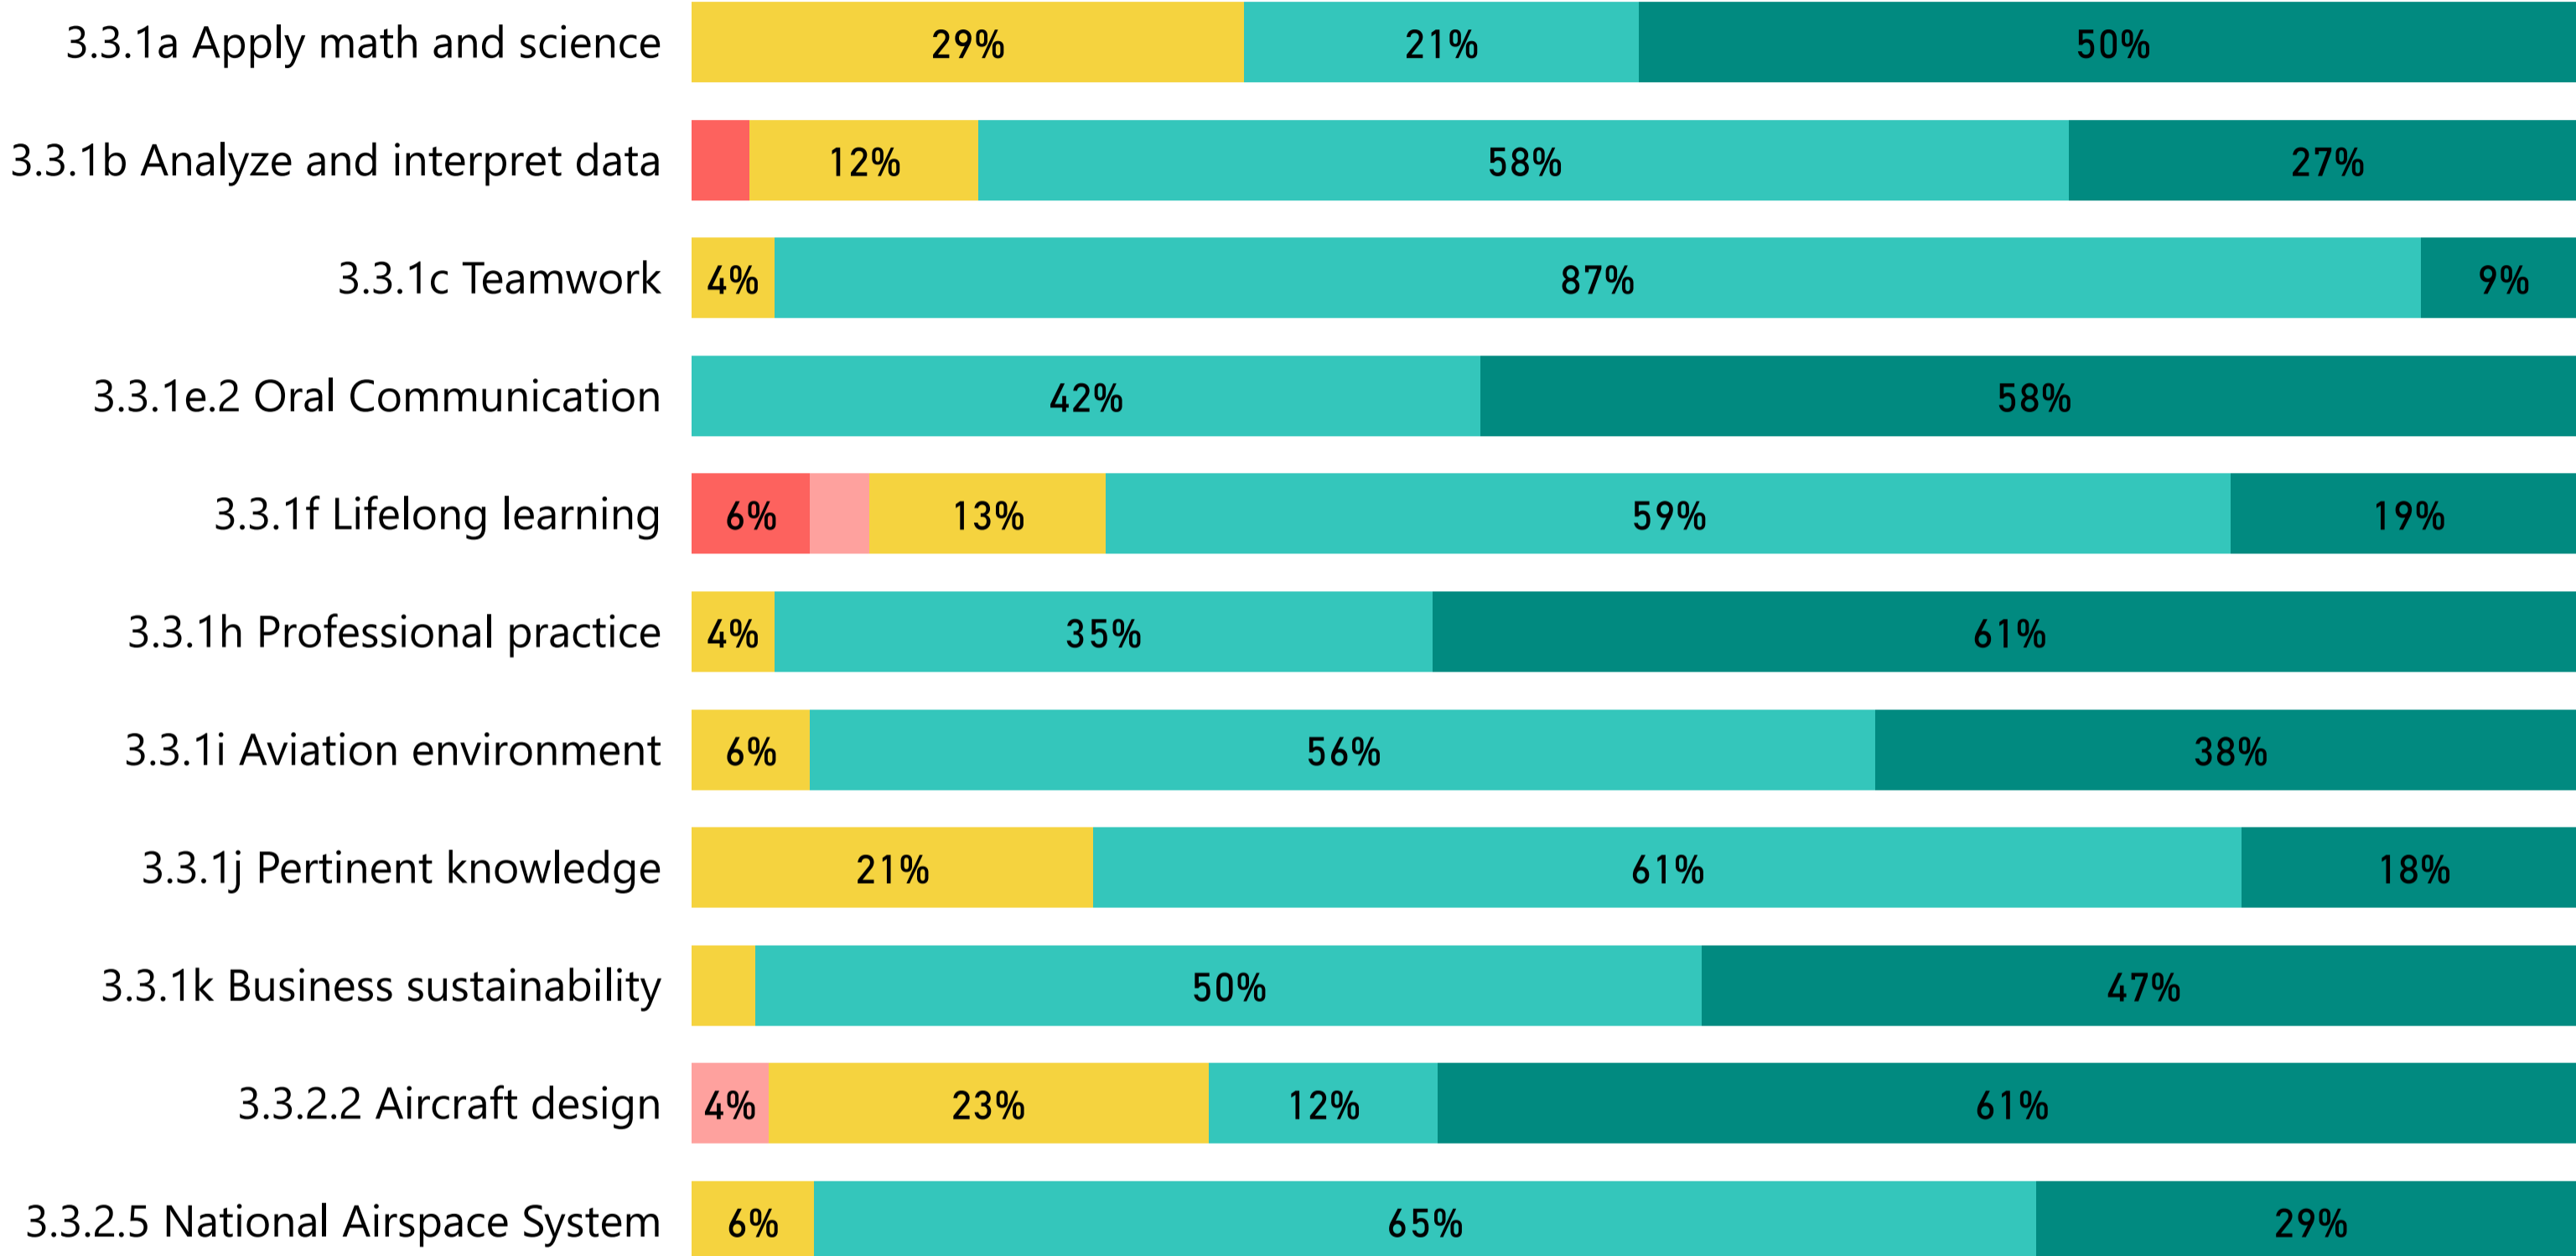

[Click to Home](#)

Aeronautical Technology Professional Pilot

Distance

# of Students Assessed

☐ N

☐ Y

83

Term
Fall 2020

Course
All

Filter by ABBI Outcomes

- ☒ AABI Core Aviation Outcomes
- ☒ AABI General Outcomes Criterion

Filter by Institutional Learning Categories
All

Filter by Assignment
All

Achievement Levels

- 1 Unsatisfactory
- 2 Basic
- 3 Developing
- 4 Meets Expectations
- 5 Exceeds Expectations

% Score by Outcome