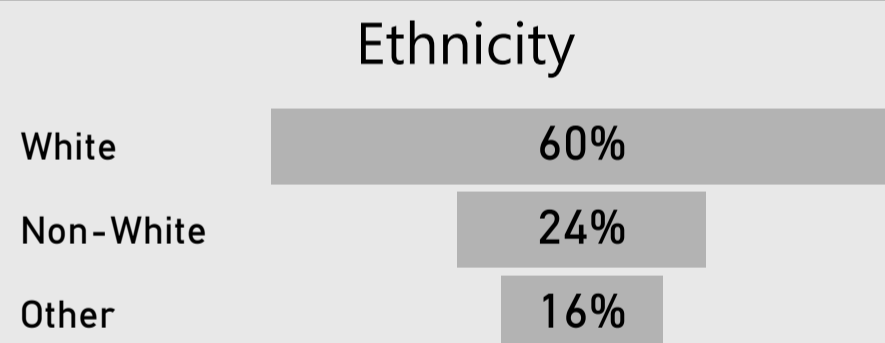

Course
All

Filter by ABBI Outcomes

- AABI Core Aviation Outcomes
- AABI General Outcomes Criterion

Filter by Institutional Learning Categories
All

Filter by Assignment
All

Achievement Levels

- 1 Unsatisfactory
- 2 Basic
- 3 Developing
- 4 Meets Expectations
- 5 Exceeds Expectations

% Score by Outcome

Outcome sorted by most challenging for students

Aeronautical Technology Professional Pilot

Term
Spring 2021

Course
All

Filter by ABBI Outcomes

- AABI Core Aviation Outcomes
- AABI General Outcomes Criterion