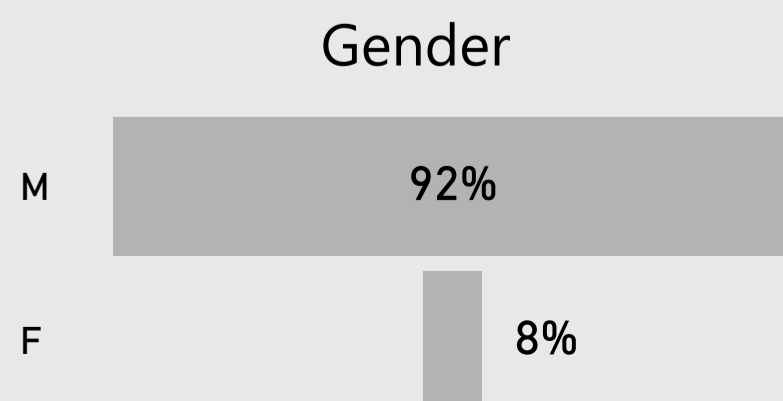

Course
All

Filter by ABBI Outcomes

- AABI Core Aviation Outcomes
- AABI General Outcomes Criterion

Filter by Institutional Learning Categories
All

Filter by Assignment
All

Achievement Levels

- 1 Unsatisfactory
- 2 Basic
- 3 Developing
- 4 Meets Expectations
- 5 Exceeds Expectations

% Score by Outcome

Outcome sorted by most challenging for students

Aeronautical Technology Professional Pilot

Term
Spring 2021

Course
All

Filter by ABBI Outcomes

- AABI Core Aviation Outcomes
- AABI General Outcomes Criterion

Filter by Institutional Learning Categories
All

Filter by Assignment
All

- Achievement Levels**
- 1 Unsatisfactory
 - 2 Basic
 - 3 Developing
 - 4 Meets Expectations
 - 5 Exceeds Expectations

% Score by Outcome