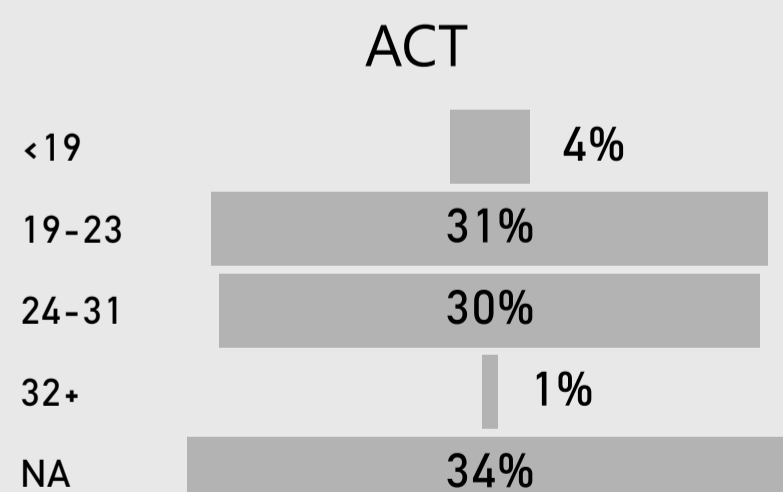

Course
All

Filter by ABBI Outcomes

- AABI Core Aviation Outcomes
- AABI General Outcomes Criterion

Filter by Institutional Learning Categories
All

Filter by Assignment
All

Achievement Levels

- 1 Unsatisfactory
- 2 Basic
- 3 Developing
- 4 Meets Expectations
- 5 Exceeds Expectations

% Score by Outcome

Outcome sorted by most challenging for students

Aeronautical Technology Professional Pilot

Term
Spring 2021

Course
All

Filter by ABBI Outcomes

- AABI Core Aviation Outcomes
- AABI General Outcomes Criterion

Filter by Institutional Learning Categories
All

Filter by Assignment
All

- Achievement Levels**
- 1 Unsatisfactory
 - 2 Basic
 - 3 Developing
 - 4 Meets Expectations
 - 5 Exceeds Expectations

% Score by Outcome

Outcome sorted by most challenging for students