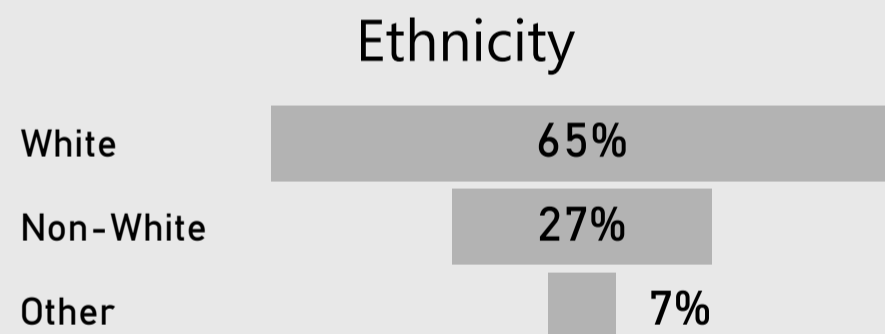

Course
All

Filter by ABBI Outcomes

- AABI Core Aviation Outcomes
- AABI General Outcomes Criterion

Filter by Institutional Learning Categories
All

Filter by Assignment
All

Achievement Levels

- 1 Unsatisfactory
- 2 Basic
- 3 Developing
- 4 Meets Expectations
- 5 Exceeds Expectations

% Score by Outcome

Outcome sorted by most challenging for students

Aeronautical Technology Professional Pilot

Term
Spring 2021

Course
All

Filter by ABBI Outcomes

- AABI Core Aviation Outcomes
- AABI General Outcomes Criterion

Filter by Institutional Learning Categories
All

Filter by Assignment
All

- Achievement Levels**
- 1 Unsatisfactory
 - 2 Basic
 - 3 Developing
 - 4 Meets Expectations
 - 5 Exceeds Expectations

% Score by Outcome