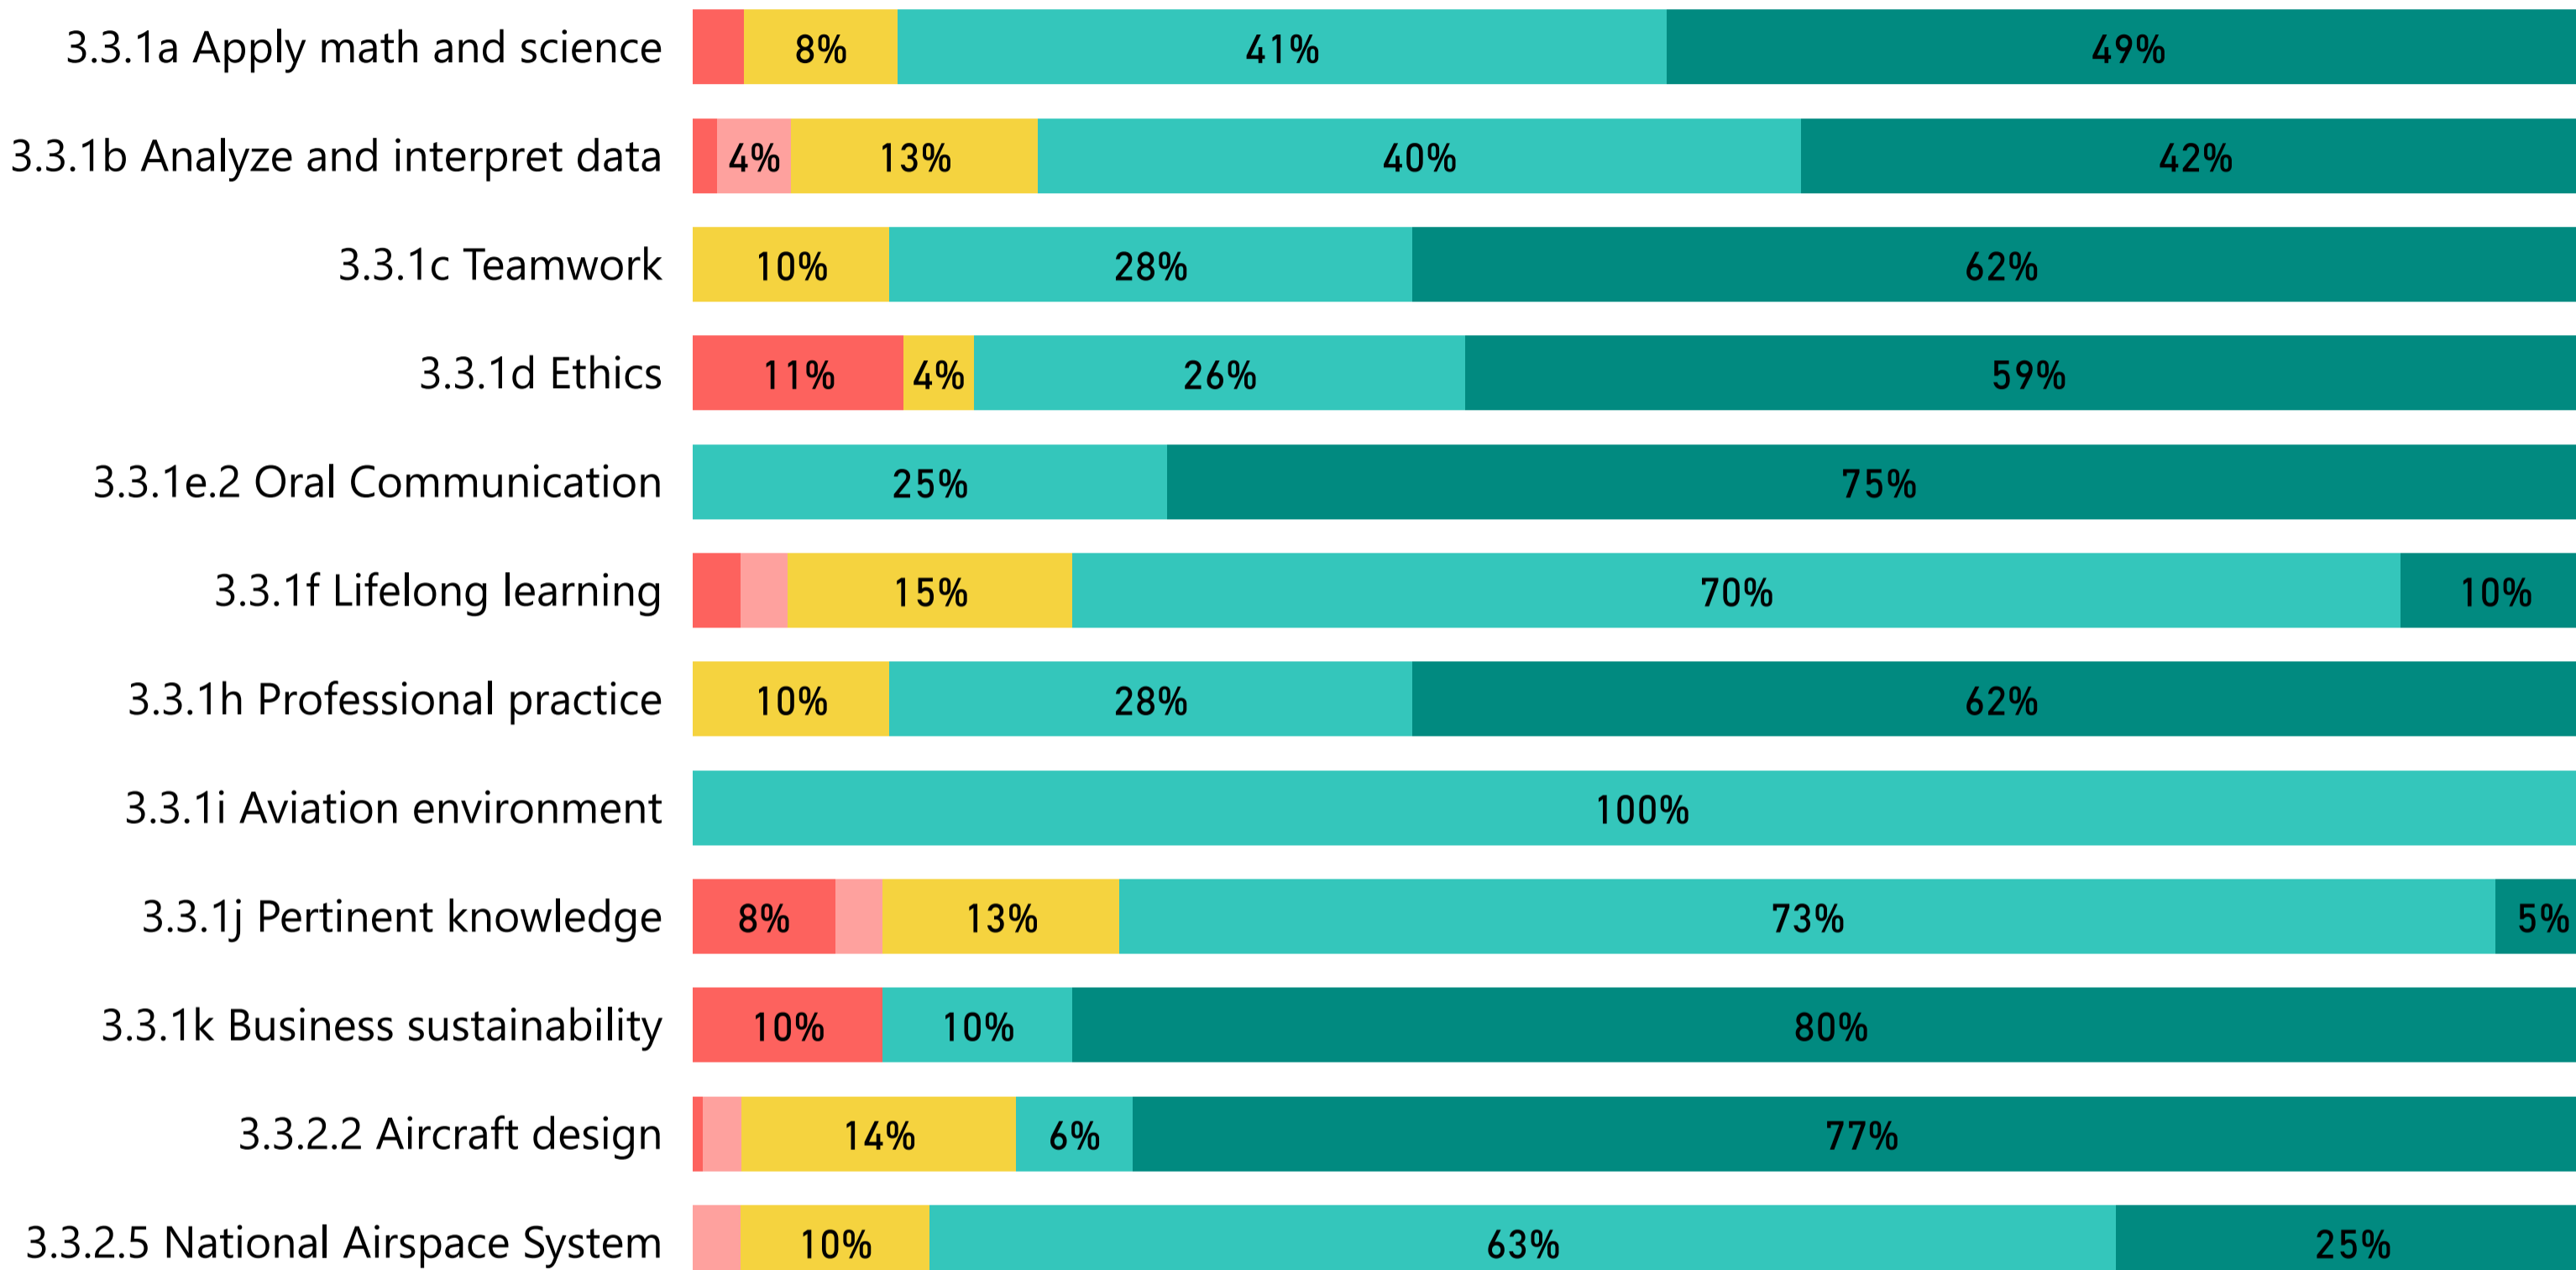

Aeronautical Technology Professional Pilot

Term
Spring 2021

Course
All

Filter by ABBI Outcomes

- ☒ AABI Core Aviation Outcomes
- ☒ AABI General Outcomes Criterion

Filter by Institutional Learning Categories
All

Filter by Assignment
All

1. **Achievement Levels**
2. 1 Unsatisfactory
   - 2 Basic
   - 3 Developing
   - 4 Meets Expectations
   - 5 Exceeds Expectations

% Score by Outcome