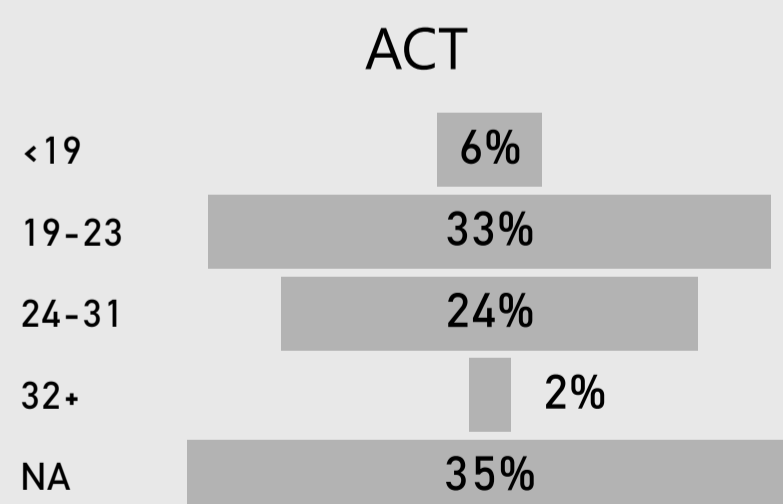

Course
All

Filter by ABBI Outcomes

- AABI Core Aviation Outcomes
- AABI General Outcomes Criterion

Filter by Institutional Learning Categories
All

Filter by Assignment
All

Achievement Levels

- 1 Unsatisfactory
- 2 Basic
- 3 Developing
- 4 Meets Expectations
- 5 Exceeds Expectations

% Score by Outcome

Outcome sorted by most challenging for students

Aeronautical Technology Professional Pilot

Term
Spring 2021

Course
All

Filter by ABBI Outcomes

- AABI Core Aviation Outcomes
- AABI General Outcomes Criterion