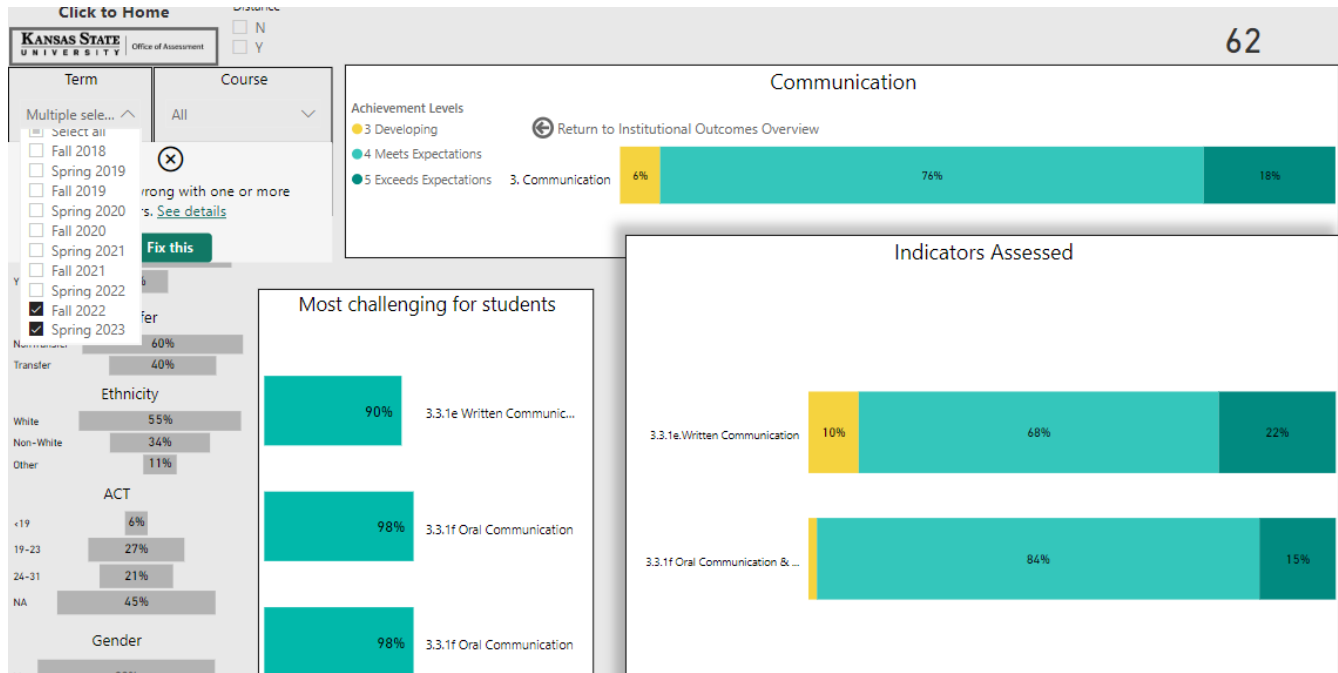

K State Salina PPIL Program Outcome Results for Fall 2022 and Spring 2023

AABI Core Outcomes Dashboard updated as of Oct 2024

AABI General Outcomes Dashboard updated as of Oct 2024

Written and Oral Communication Dashboard updated as of Oct 2024

University Outcomes Dashboard updated as of Oct 2024