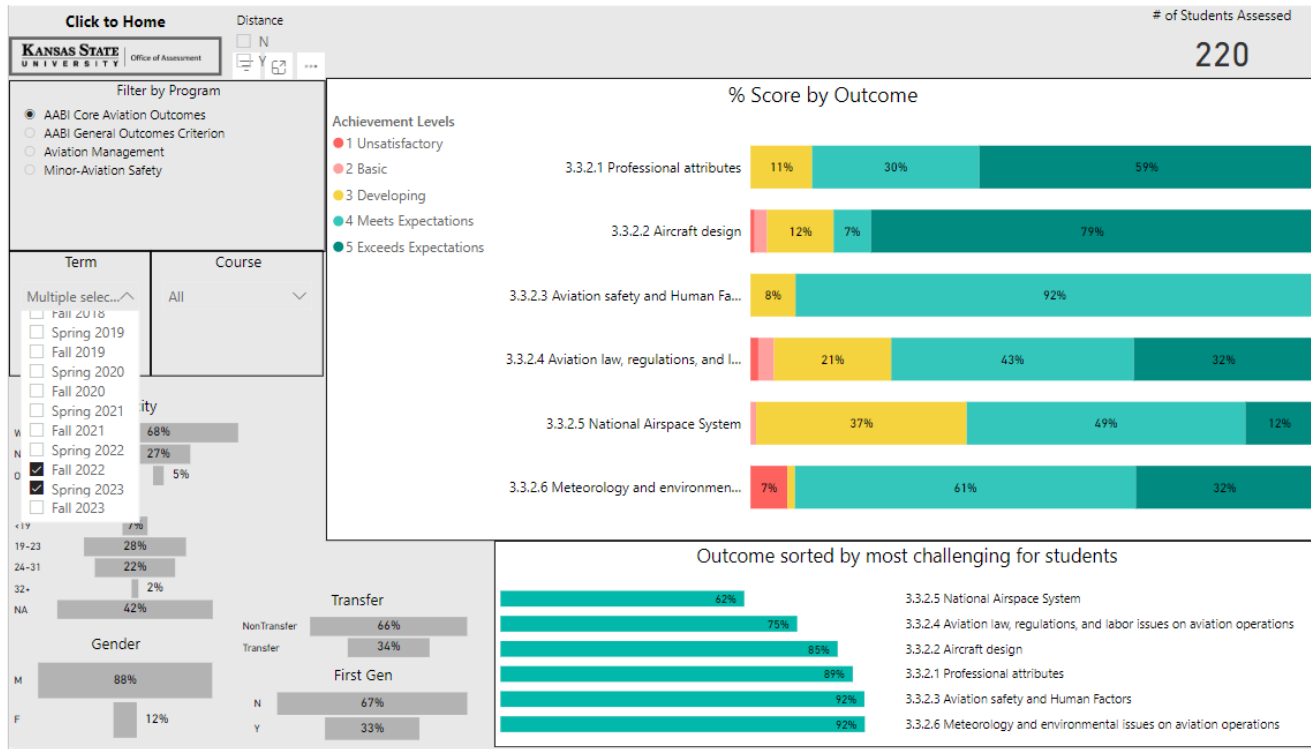

K State Salina PPIL Program Outcome Results for Fall 2022 and Spring 2023

AABI Core Outcomes Dashboard updated as of Oct 2024

AABI General Outcomes Dashboard updated as of Oct 2024

Written and Oral Communication Dashboard updated as of Oct 2024

University Outcomes Dashboard updated as of Oct 2024